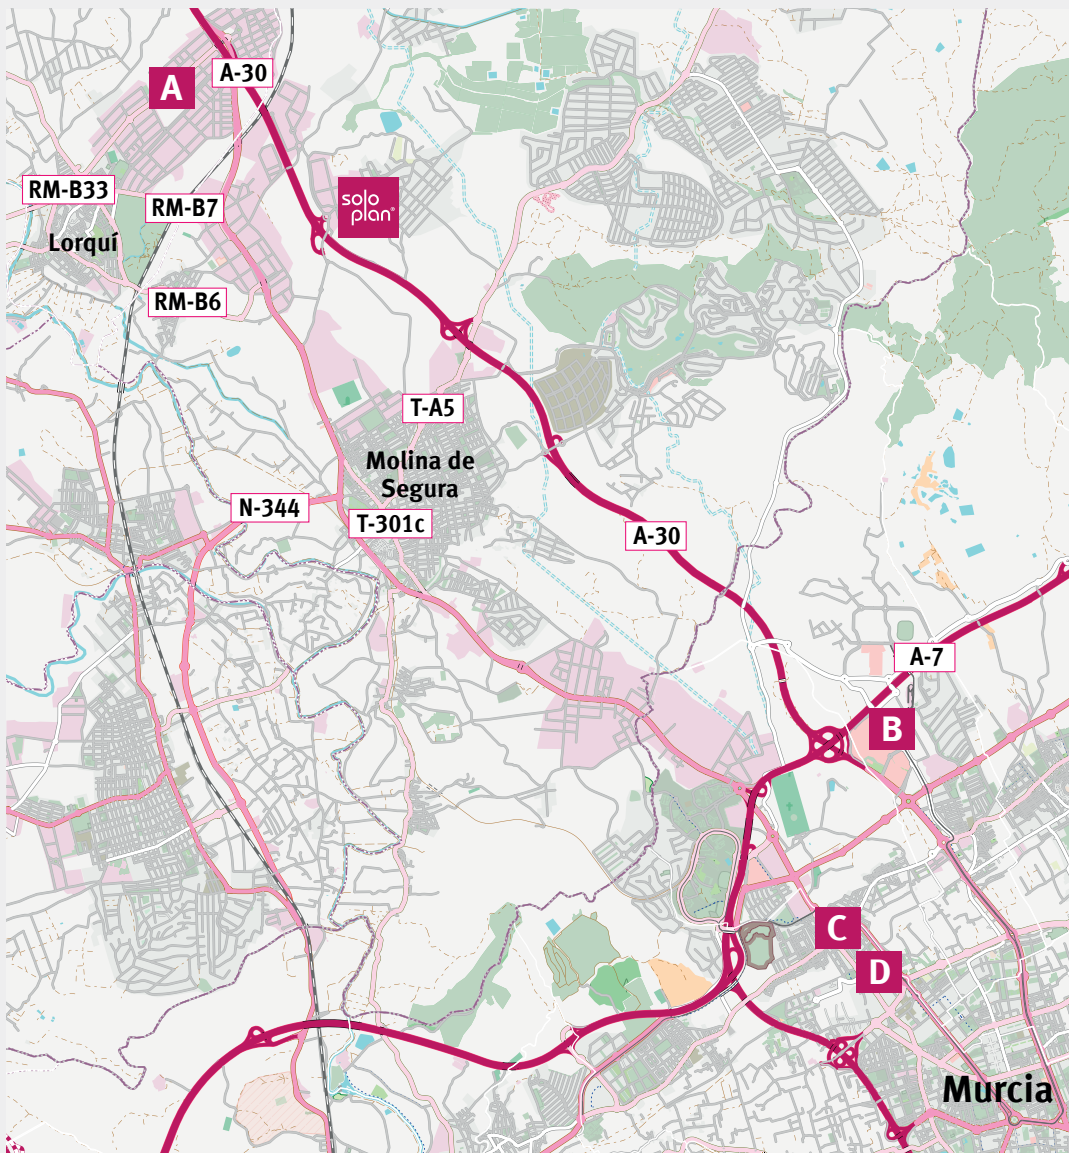

How to find us ...

Soloplan Spain S.L.
Software para
logística y
planificación

Polígono Industrial
la Estrella,
C/ Mercurio, 85
30500 de Molina de
Segura (Murcia)
España

Phone
+34 865 941 685

info@soloplan.com

Find us
across the world ...

Germany,
France, Poland,
South Africa and
Spain