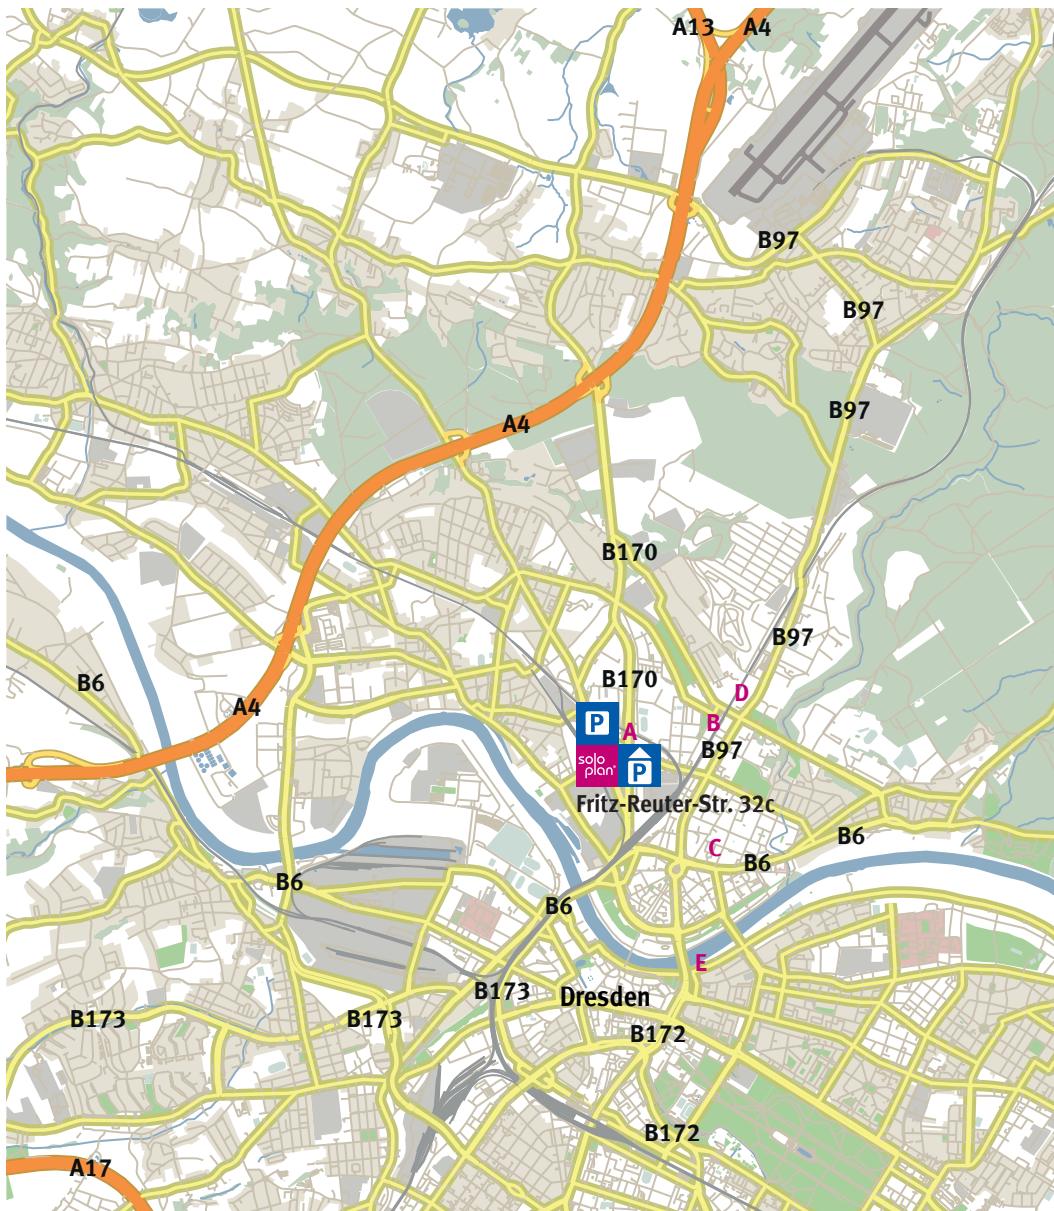

Germany

France

Poland

South Africa

How to find us ...

Our branch in Dresden

Welcome to Soloplan

Dear business partners, dear guests!

info@soloplan.com

**Find us
across the world ...**

Germany

France

Poland

South Africa

A Hotel NH Dresden Neustadt****

Price Single (breakfast incl.) from approx. € 59
▶ 120 m to Soloplan GmbH
▶ 2.1 km to city center